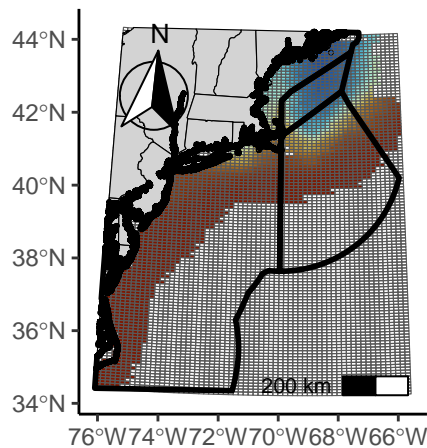

River Herring

Blue = Present (Avoid)
Red = Absent

Atlantic Herring

Blue = Present
Red = Absent

July 11, 2026 to July 17, 2026: Atlantic Herring * (1-River Herring)

River Herring

Blue = Present (Avoid)
Red = Absent

Atlantic Mackerel

Blue = Present
Red = Absent

July 11, 2026 to July 17, 2026: Atlantic Mackerel * (1-River Herring)