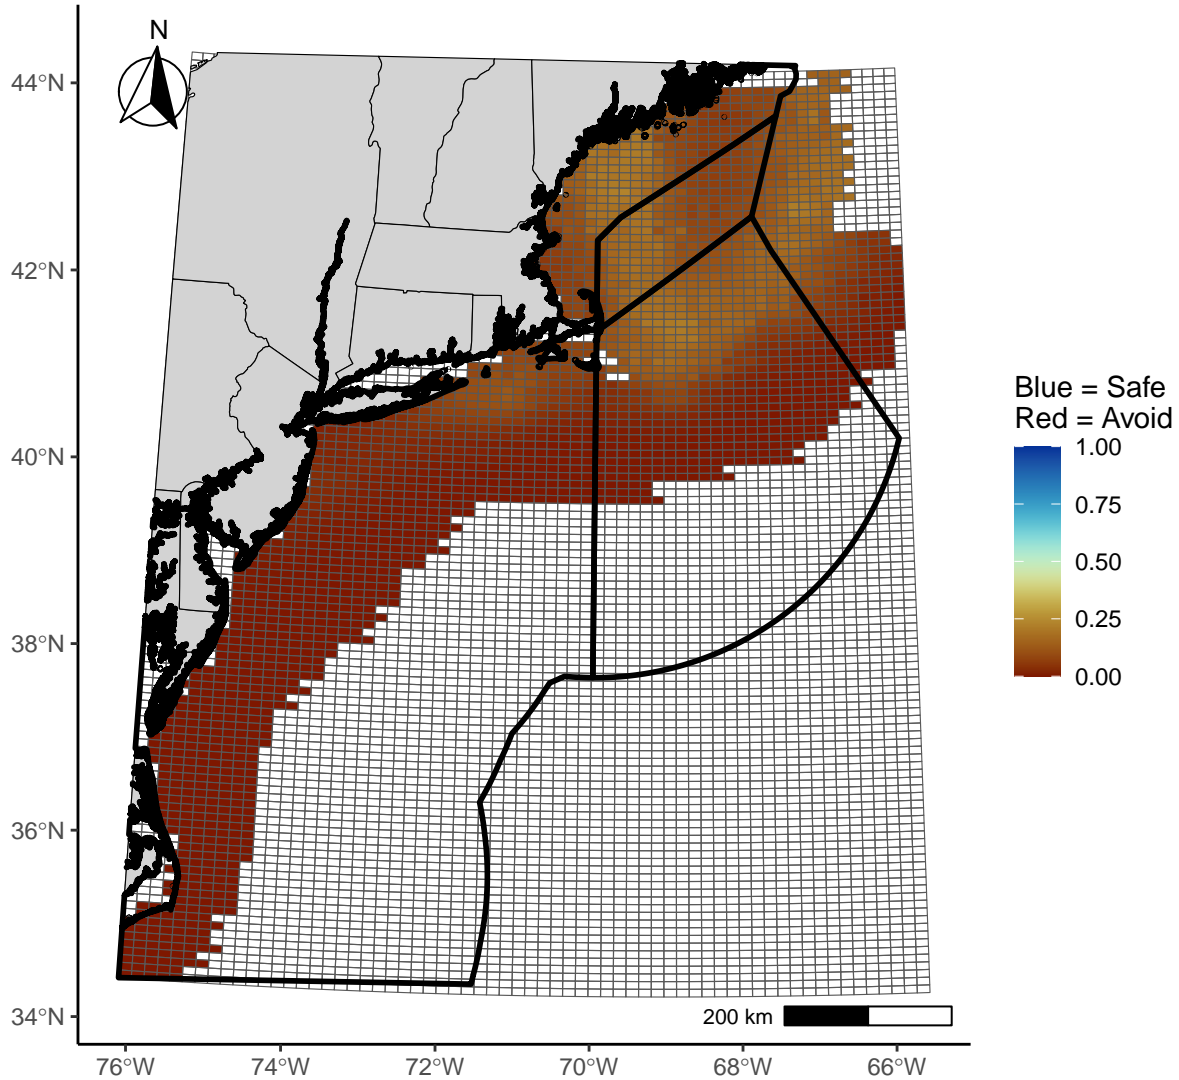

River Herring

Blue = Present (Avoid)
Red = Absent

Atlantic Herring

Blue = Present
Red = Absent

July 11, 2026 to July 17, 2026: Atlantic Herring * (1-River Herring)

River Herring

Blue = Present (Avoid)
Red = Absent

Atlantic Mackerel

Blue = Present
Red = Absent

July 11, 2026 to July 17, 2026: Atlantic Mackerel * (1-River Herring)