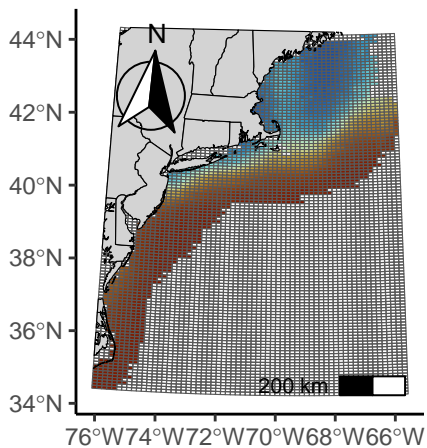

River Herring

Blue = Present (Avoid)
Red = Absent

Atlantic Herring

Blue = Present
Red = Absent

July 11, 2026 to July 17, 2026: Atlantic Herring * (1-River Herring)

River Herring

Blue = Present (Avoid)
Red = Absent

Atlantic Mackerel

Blue = Present
Red = Absent

July 11, 2026 to July 17, 2026: Atlantic Mackerel * (1-River Herring)