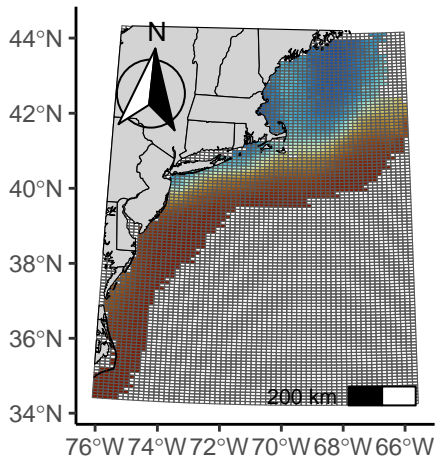

River Herring

Blue = Present (Avoid)
Red = Absent

Atlantic Herring

Blue = Present
Red = Absent

July 11, 2026 to July 17, 2026: Atlantic Herring * (1-River Herring)

River Herring

Blue = Present (Avoid)
Red = Absent

Atlantic Mackerel

Blue = Present
Red = Absent

July 11, 2026 to July 17, 2026: Atlantic Mackerel * (1-River Herring)