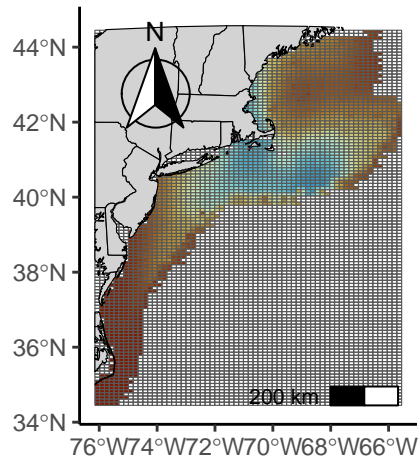

River Herring

Blue = Present (Avoid)
Red = Absent

Atlantic Herring

Blue = Present
Red = Absent

July 11, 2026 to July 17, 2026: Atlantic Herring * (1-River Herring)

River Herring

Blue = Present (Avoid)
Red = Absent

Atlantic Mackerel

Blue = Present
Red = Absent

July 11, 2026 to July 17, 2026: Atlantic Mackerel * (1-River Herring)